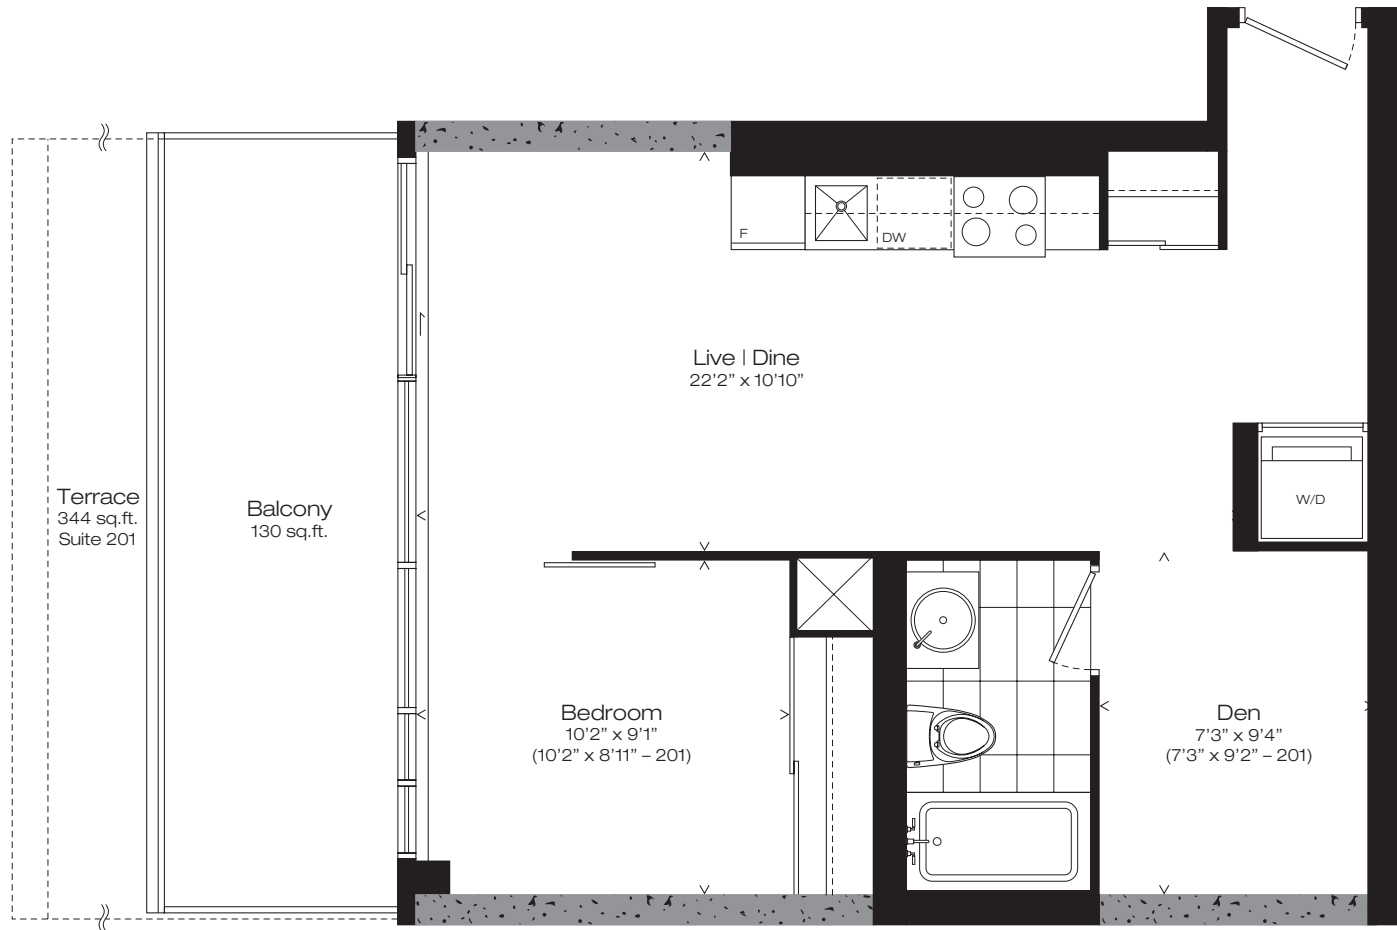

01  
 ONE BEDROOM + DEN  
**615 SQ.FT.**  
 PLUS BALCONY 130 SQ.FT.

**6<sup>TH</sup> AND TENTH**  
 IN THE BELTLINE

Window(s), balcony and balcony door may shift. Actual floor area may differ from stated floor area. All prices, sizes and specifications are subject to change without notice. E.&O.E.