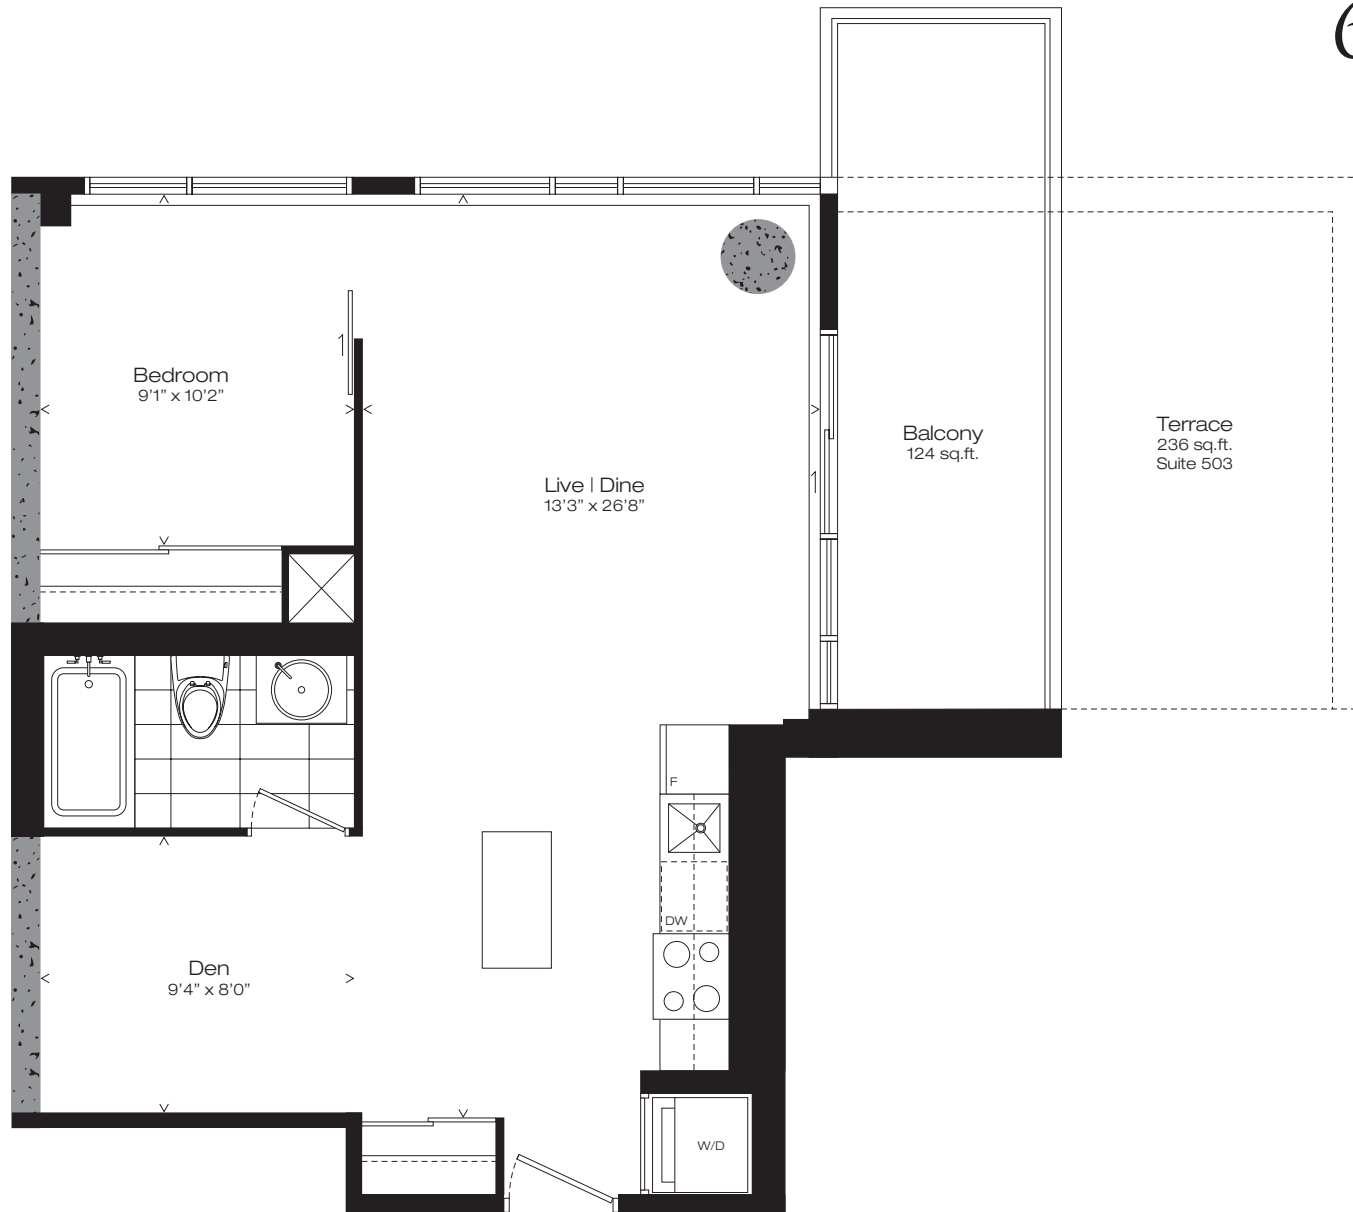

03
 ONE BEDROOM + DEN
669 SQ.FT.
 PLUS BALCONY 124 SQ.FT.

6TH AND TENTH
 IN THE BELTLINE

Window(s), balcony and balcony door may shift. Actual floor area may differ from stated floor area. All prices, sizes and specifications are subject to change without notice. E.&O.E.