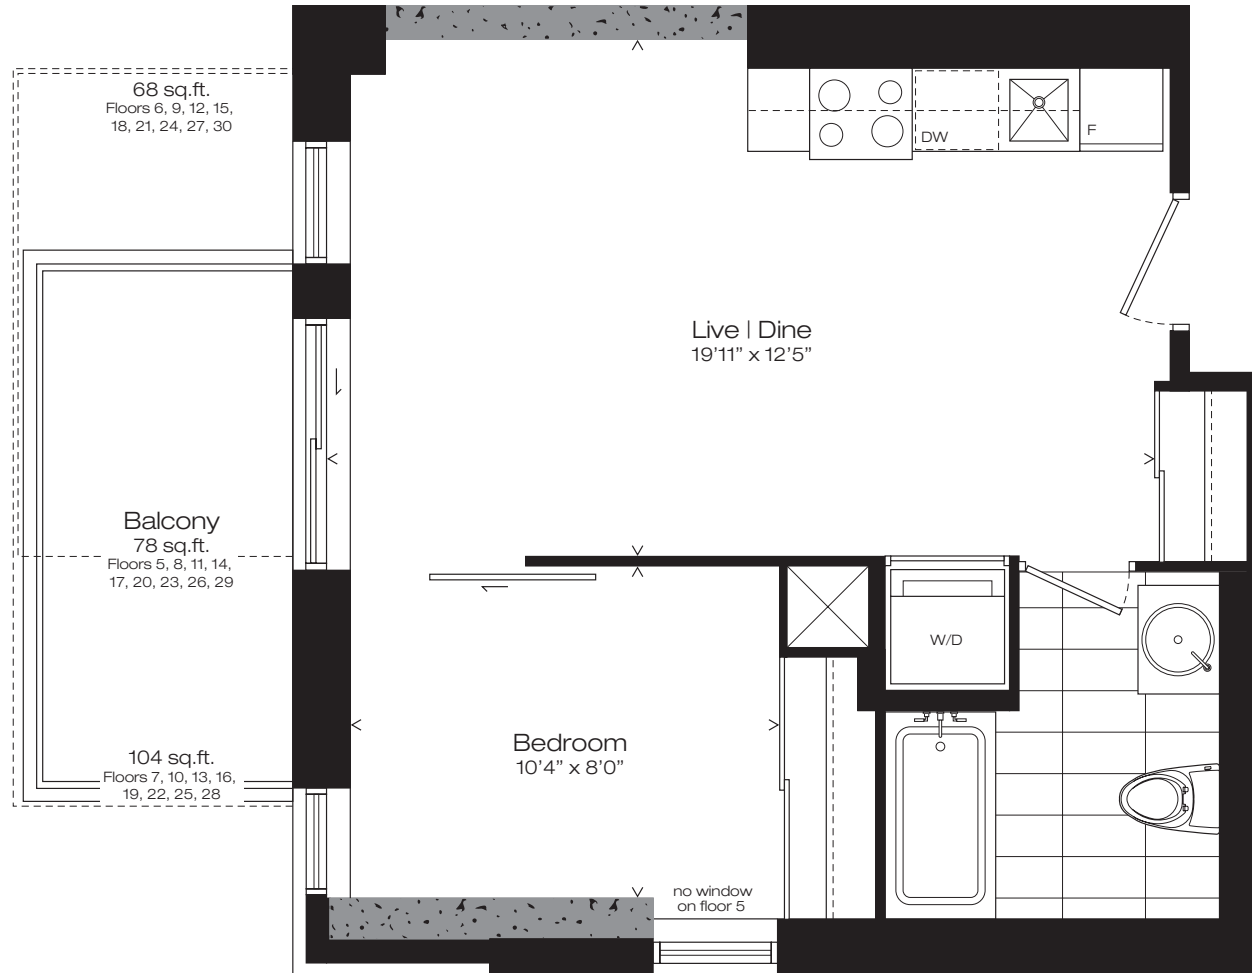

04  
 ONE BEDROOM  
**534 SQ.FT.**  
 PLUS BALCONY 68-104 SQ.FT.

**6<sup>TH</sup> AND TENTH**  
 IN THE BELTLINE

Window(s), balcony and balcony door may shift. Actual floor area may differ from stated floor area. All prices, sizes and specifications are subject to change without notice. E.&O.E.