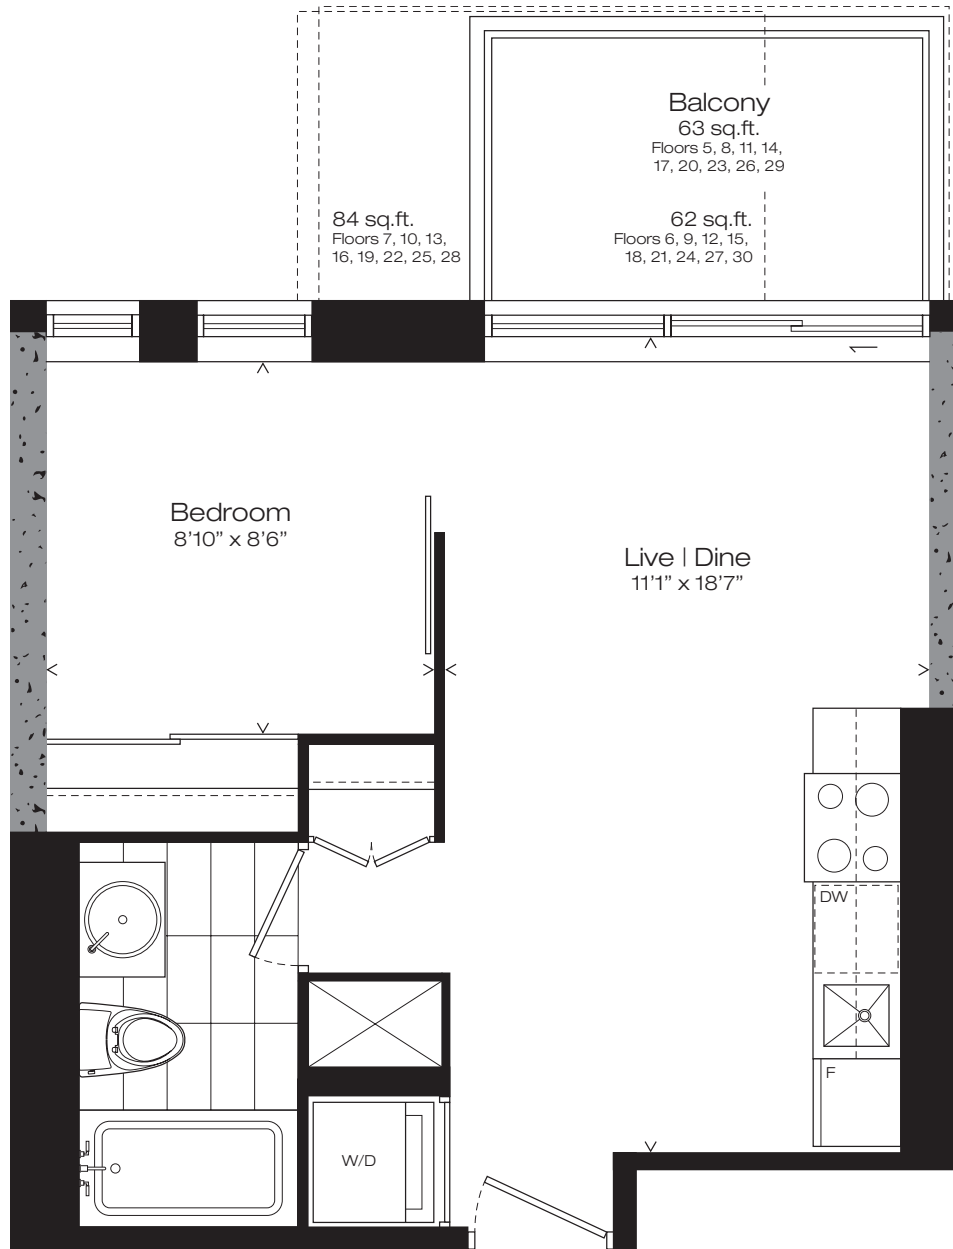

05
 ONE BEDROOM
 449 SQ.FT.
 PLUS BALCONY 62-84 SQ.FT.

6TH AND TENTH
 IN THE BELTLINE

Window(s), balcony and balcony door may shift. Actual floor area may differ from stated floor area. All prices, sizes and specifications are subject to change without notice. E.&O.E.