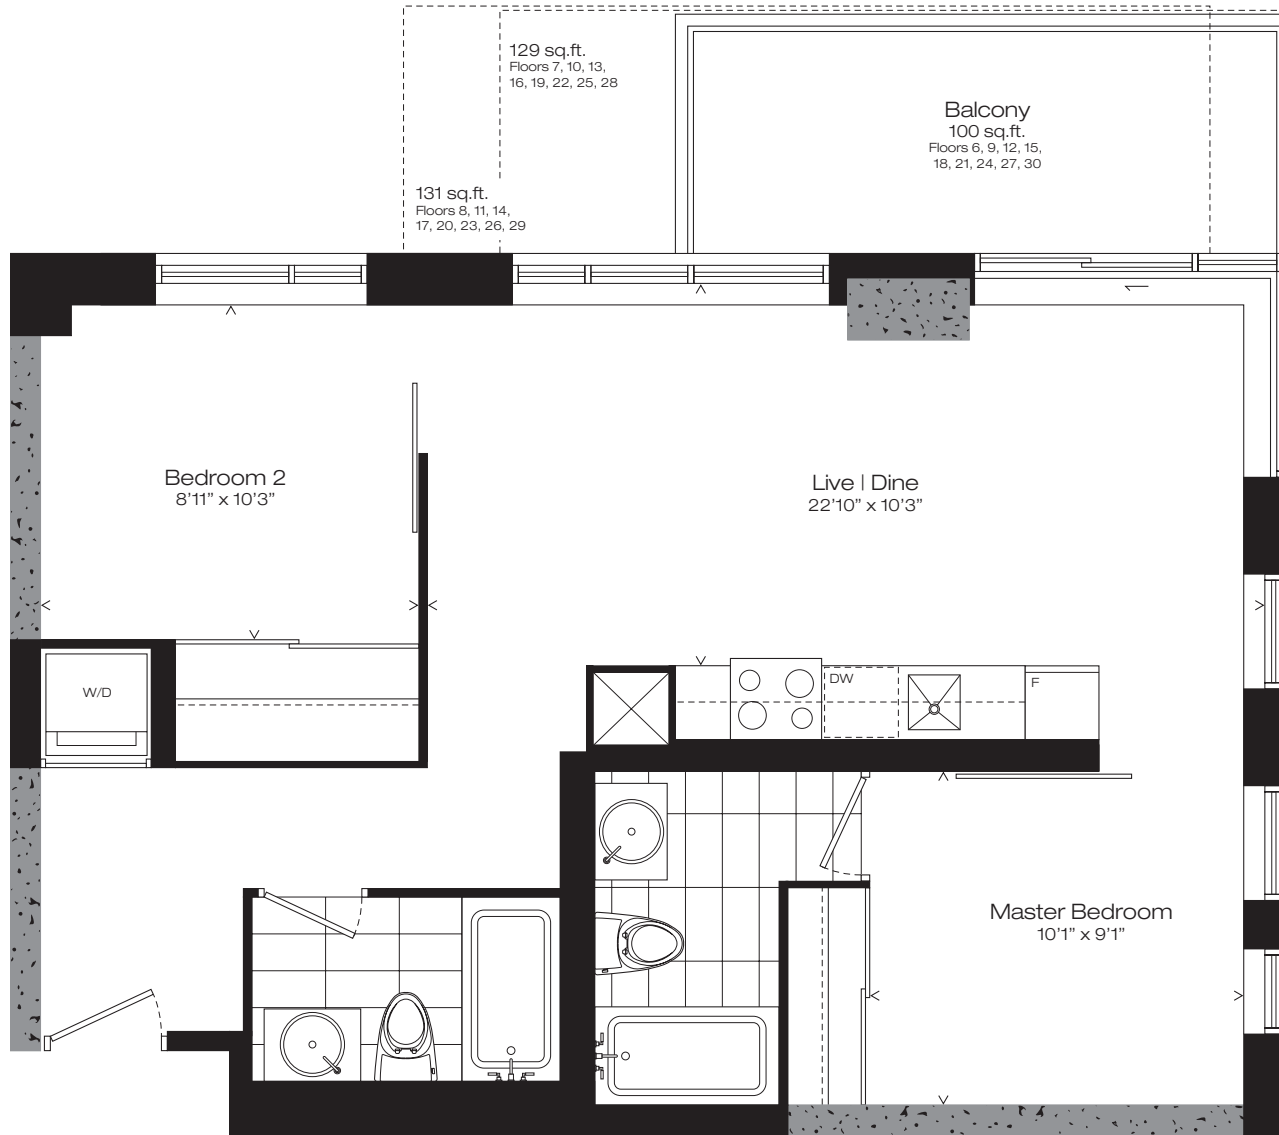

06
 TWO BEDROOM
 825 SQ.FT.
 PLUS BALCONY 100-131 SQ.FT.

6TH AND TENTH
 IN THE BELTLINE

Window(s), balcony and balcony door may shift. Actual floor area may differ from stated floor area. All prices, sizes and specifications are subject to change without notice. E.&O.E.