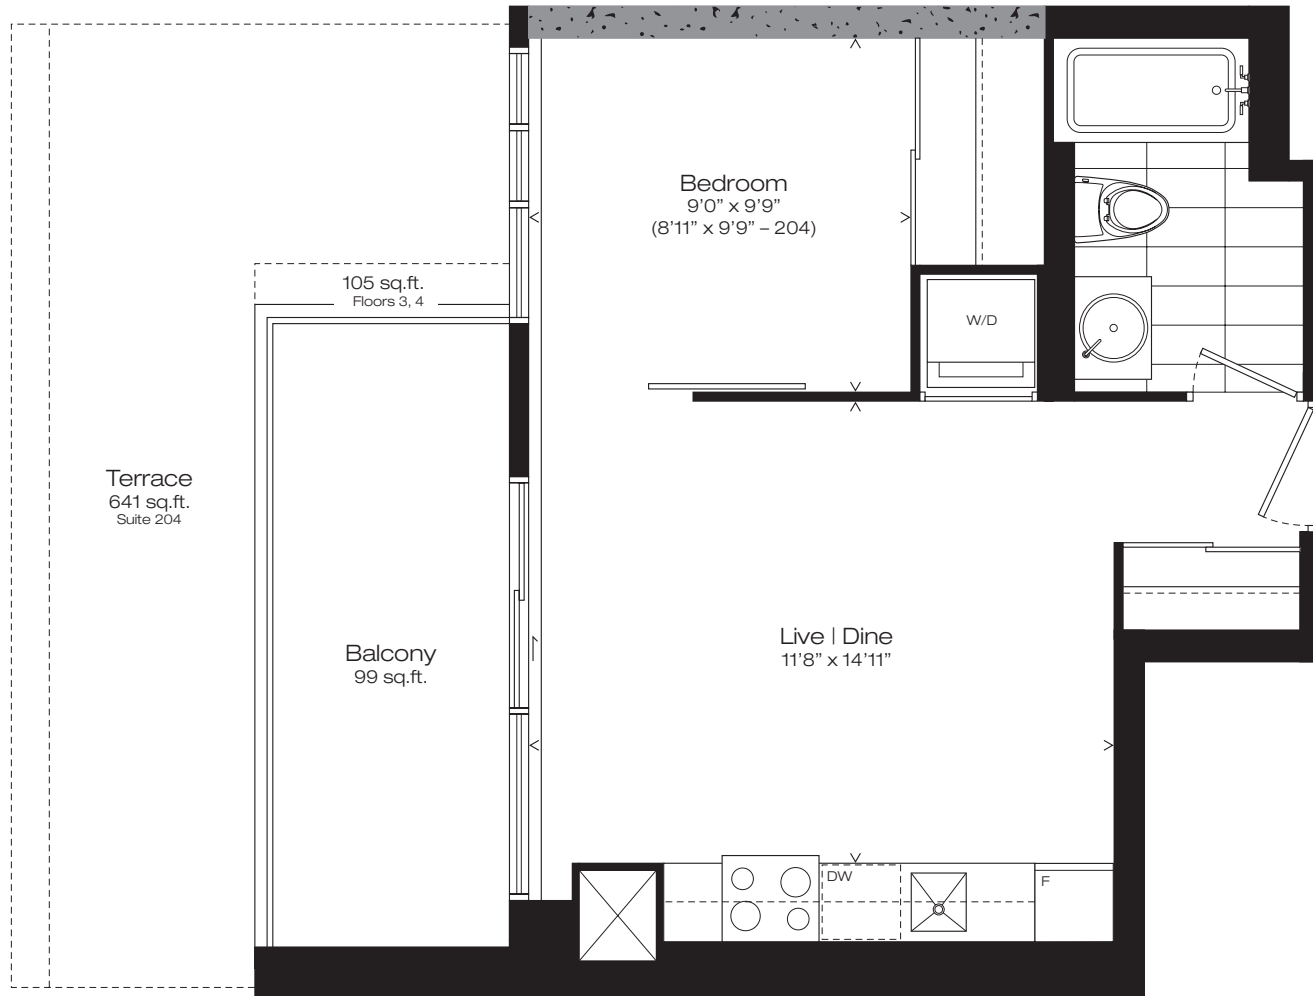

07
 ONE BEDROOM
482 SQ.FT.
 PLUS BALCONY 99-105 SQ.FT.

6TH AND TENTH
 IN THE BELTLINE

Window(s), balcony and balcony door may shift. Actual floor area may differ from stated floor area. All prices, sizes and specifications are subject to change without notice. E.&O.E.