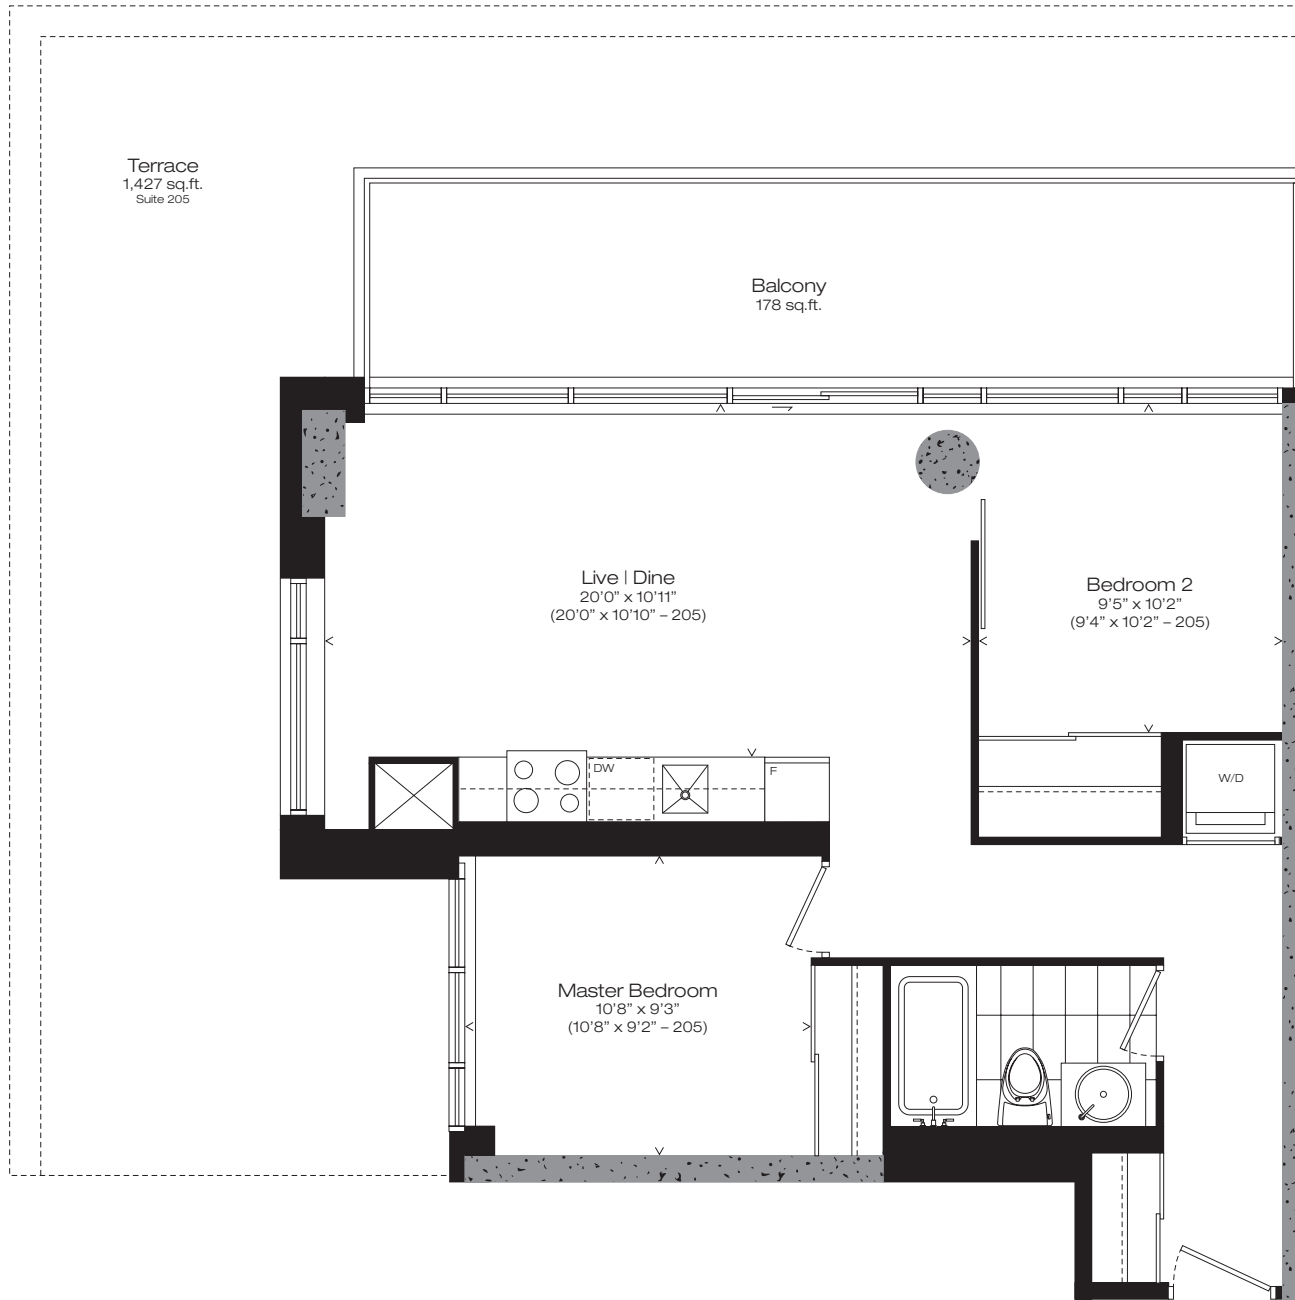

08
TWO BEDROOM
768 SQ.FT.
 PLUS BALCONY 178 SQ.FT.

6TH AND TENTH
 IN THE BELTLINE

Window(s), balcony and balcony door may shift. Actual floor area may differ from stated floor area. All prices, sizes and specifications are subject to change without notice. E.&O.E.