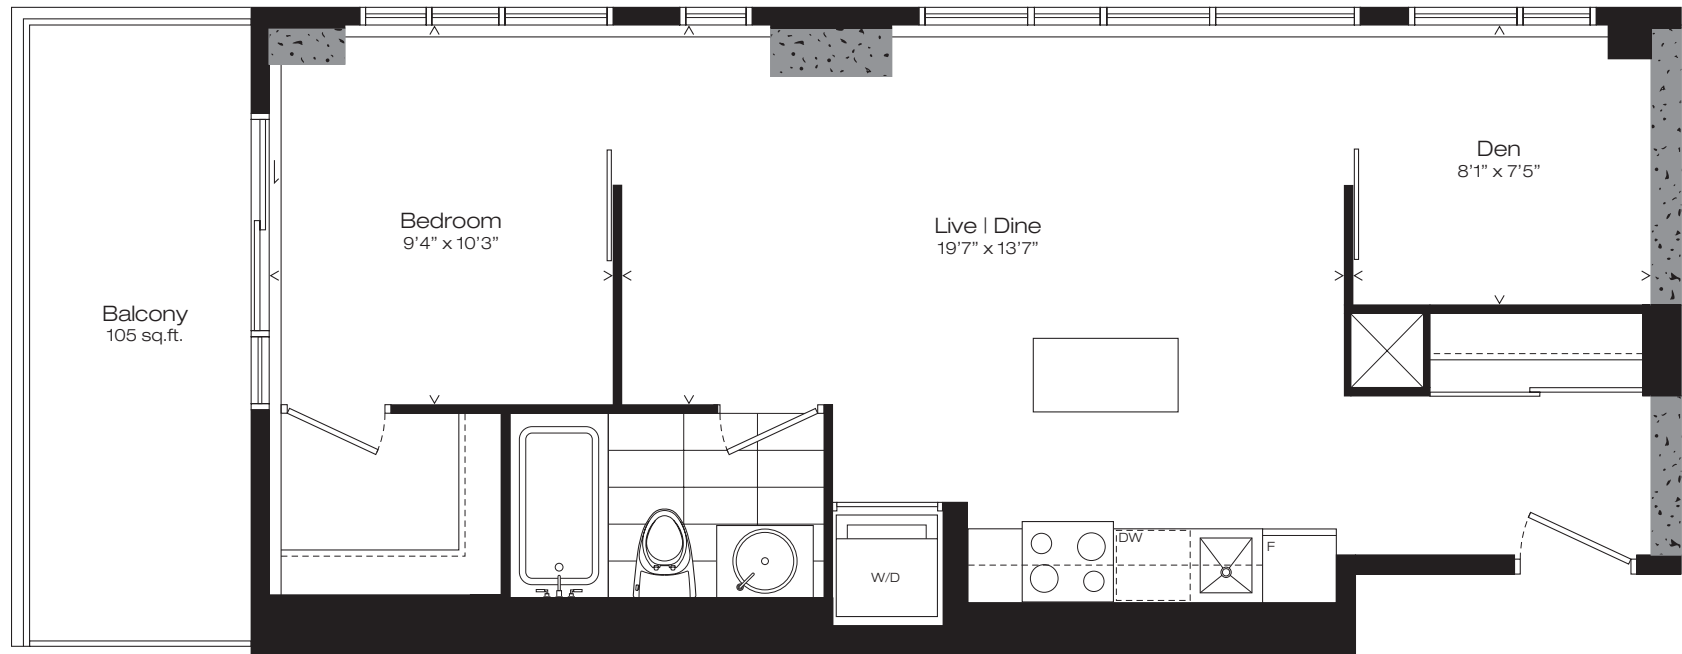

304 | 404
 ONE BEDROOM + DEN
660 SQ.FT.
 PLUS BALCONY 105 SQ.FT.

6TH AND TENTH
 IN THE BELTLINE

Window(s), balcony and balcony door may shift. Actual floor area may differ from stated floor area. All prices, sizes and specifications are subject to change without notice. E.&O.E.