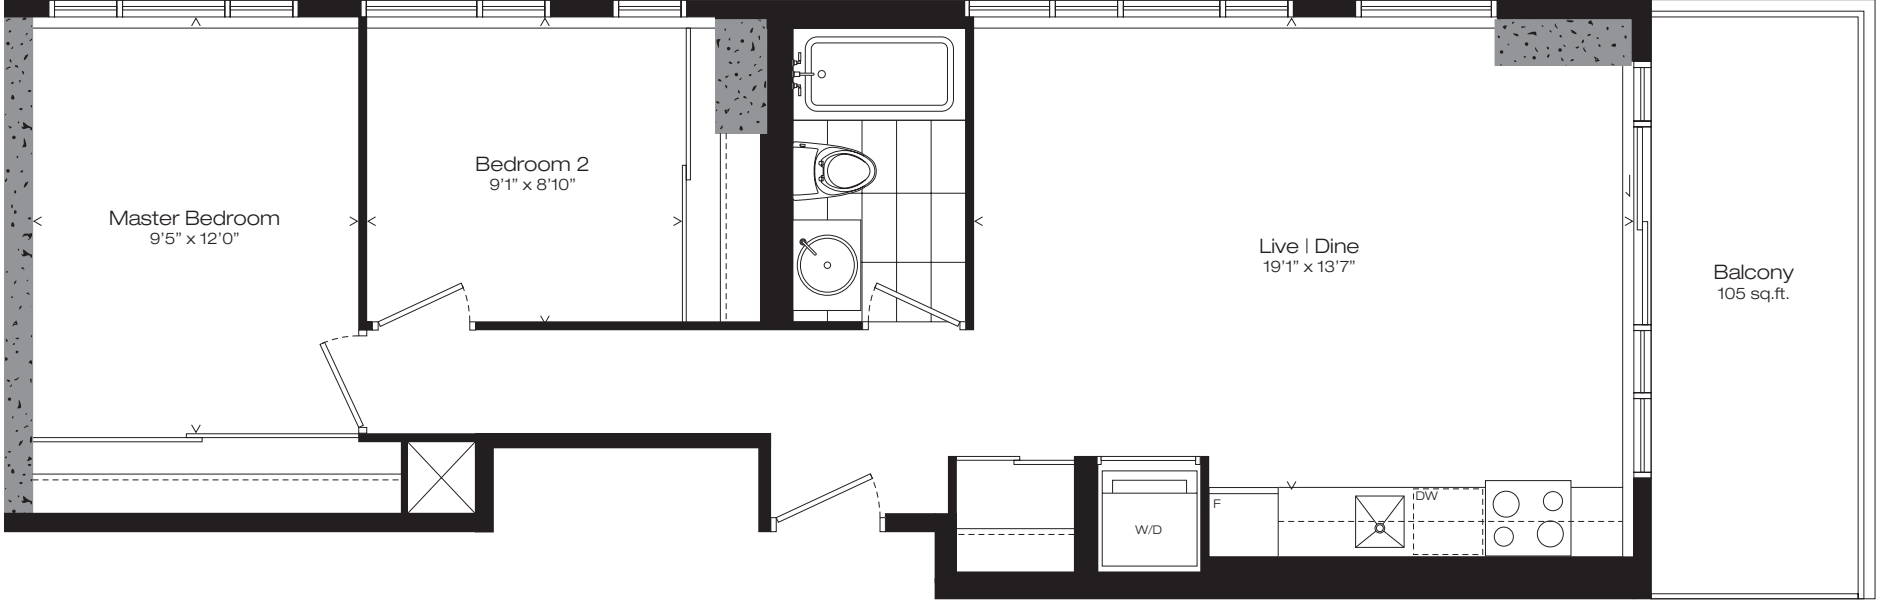

305 | 405
TWO BEDROOM
770 SQ.FT.
PLUS BALCONY 105 SQ.FT.

6TH AND TENTH
IN THE BELTLINE