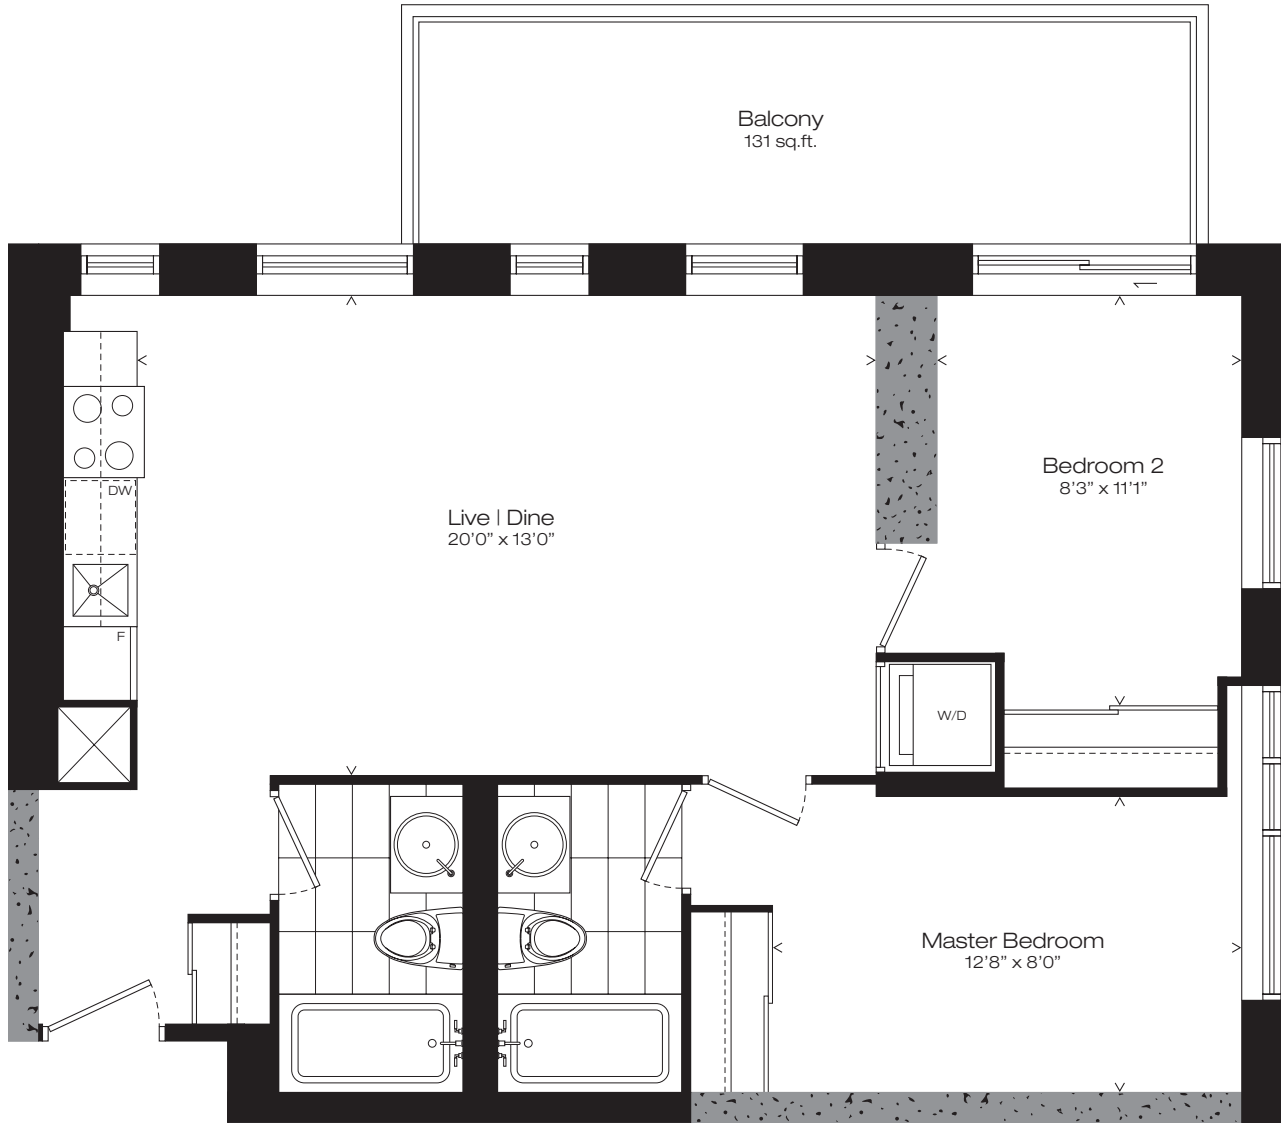

506
TWO BEDROOM
825 SQ.FT.
PLUS BALCONY 131 SQ.FT.

6TH AND TENTH
IN THE BELTLINE